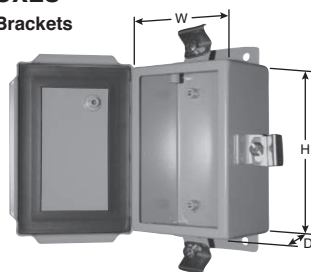

Design Features:

Finish: Gray Powder Coat

For quantities of 25 and up, call for quote.

MOUSER STOCK NO.	Bud Part No.	Dimensions: in.			Price Each			
		D	W	H	1	5	10	25
563-SN-3700	SN-3700	4.00	6.00	3.00	40.70	34.45	30.60	28.70
563-SN-3701	SN-3701	6.00	8.00	3.50	55.20	41.40	36.80	35.88
563-SN-3702	SN-3702	6.00	6.00	4.00	50.70	38.03	33.76	32.96
563-SN-3703	SN-3703	10.00	12.00	5.00	89.50	67.13	59.71	58.18
563-SN-3704	SN-3704	8.00	10.00	6.00	84.80	63.57	56.49	55.13
563-SN-3705	SN-3705	12.00	12.00	6.00	104.60	78.45	69.77	67.99
563-SN-3706	SN-3706	12.00	14.00	6.00	114.10	85.58	76.03	74.17
563-SN-3707	SN-3707	14.00	16.00	6.00	136.30	102.25	90.87	88.60
563-SN-3708	SN-3708	12.00	14.00	8.00	130.00	97.50	86.63	84.50
563-SN-3709	SN-3709	14.00	16.00	10.00	168.00	126.00	111.96	109.20