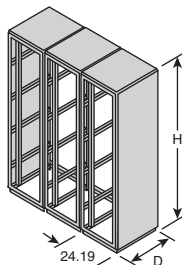

MOUSER STOCK NO.	Bud Part No.	Dimensions: in.			Price Each
		H	D	Panel Space	
With plain sides and plain rear doors:					
563-E-2000	E-2000	30.25	23.87	21.00	991.90
563-E-2003	E-2003	51.25	23.87	42.00	1197.85
563-E-2004	E-2004	61.75	23.87	52.50	1322.73
563-E-2005	E-2005	70.50	23.87	61.25	1447.30
563-E-2006	E-2006	79.25	23.87	70.00	1518.10
563-E-2007	E-2007	88.00	23.87	78.75	1646.46
563-E-2008	E-2008	30.25	27.37	21.00	1005.38
563-E-2011	E-2011	51.25	27.37	42.00	1261.68
563-E-2012	E-2012	61.75	27.37	52.50	1416.27
563-E-2013	E-2013	70.50	27.37	61.25	1498.20
563-E-2014	E-2014	79.25	27.37	70.00	1551.97
563-E-2015	E-2015	88.00	27.37	78.75	1680.43
563-E30-2000	E30-2000	30.25	32.62	21.00	1079.77
563-E30-2003	E30-2003	51.25	32.62	42.00	1314.76
563-E30-2004	E30-2004	61.75	32.62	52.50	1468.14
563-E30-2005	E30-2005	70.50	32.62	61.25	1563.23
563-E30-2006	E30-2006	79.25	32.62	70.00	1678.92
563-E30-2007	E30-2007	88.00	32.62	78.75	1791.38