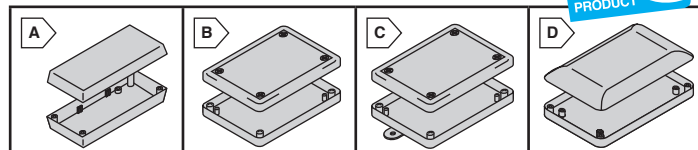

PLASTIBOX™

NEW PRODUCT

Style F:

- Has squared corners and provisions for mounting horizontal and vertical PCBs
- UL94-HB flammability rating
- Temperature rating -40°C to +80°C
- Available in Black or Gray

Style M:

- Sleek, contemporary styling with rounded corners and edges
- Mar resistant textured surface
- Durable, self-extinguishing, ABS plastic material with UL94-V0 flammability rating
- Optional external mounting flanges in base
- Optional internal PCB mounting bosses in base
- Cover is securely attached to the base with four matched screws

Style H:

- Has rounded corners and edges and provisions for mounting horizontal PCBs
- UL94-5VA flammability rating
- Temperature rating: -20°C to +70°C
- Available with molded-in external wall mounting brackets
- Available in Black (other colors available upon request)

For quantities of 50 and up, call for quote.

MOUSER STOCK NO.	Bud Part No.	Fig.	Color	Style	Outside Dim.: in. H x W x D	Price Each			
						1	5	10	25
563-PS-11521-B	PS-11521-B	A	Black	F	3.62 x 2.25 x 1.01	3.10	2.60	2.47	2.35
563-PS-11521-G	PS-11521-G	A	Gray	F	3.62 x 2.25 x 1.01	3.10	2.59	2.47	2.34
563-PT-11557-B	PT-11557-B	A	Black	F	6.87 x 4.87 x 2.52	7.20	5.99	5.69	5.39
563-PT-11557-G	PT-11557-G	A	Gray	F	6.87 x 4.87 x 2.52	7.20	5.99	5.69	5.39
563-PBS-11532-B	PBS-11532-B	A	Black	F	4.37 x 3.25 x 1.52	5.20	4.35	3.90	3.50
563-PS-11533-B	PS-11533-B	A	Black	F	4.37 x 3.25 x 1.52	4.80	4.00	3.80	3.60
563-PS-11533-G	PS-11533-G	A	Gray	F	4.37 x 3.25 x 1.52	4.80	3.99	3.79	3.60
563-PS-11543-B	PS-11543-B	A	Black	F	5.62 x 3.25 x 1.52	5.50	4.60	4.37	4.15
563-PS-11543-G	PS-11543-G	A	Gray	F	5.62 x 3.25 x 1.52	5.50	4.59	4.37	4.15
563-PS-11553-B	PS-11553-B	A	Black	F	6.87 x 4.87 x 1.52	6.80	5.65	5.37	5.10
563-PS-11553-G	PS-11553-G	A	Gray	F	6.87 x 4.87 x 1.52	6.80	5.65	5.37	5.09
563-PT-11630	PT-11630	B	Black	H	4.00 x 2.00 x 1.12	6.10	5.10	4.85	4.60
563-PT-11642	PT-11642	B	Black	H	4.25 x 2.62 x 1.25	7.20	5.99	5.69	5.39
563-PT-11653	PT-11653	B	Black	H	5.62 x 3.25 x 1.12	7.80	6.49	6.17	5.84
563-PT-11664	PT-11664	B	Black	H	6.00 x 4.00 x 1.12	8.50	7.09	6.74	6.40
563-PT-11668	PT-11668	B	Black	H	6.00 x 4.00 x 1.50	8.10	6.74	6.42	6.10
563-PT-11642-MB	PT-11642-MB	C	Black	H	4.25 x 2.62 x 1.25	7.20	5.99	5.69	5.39
563-PT-11653-MB	PT-11653-MB	C	Black	H	5.62 x 3.25 x 1.12	7.80	6.49	6.17	5.84
563-PT-11657-MB	PT-11657-MB	C	Black	H	5.62 x 3.25 x 1.38	7.70	6.45	6.09	5.79
563-PT-11664-MB	PT-11664-MB	C	Black	H	6.00 x 4.00 x 1.12	8.50	7.09	6.74	6.40
563-PT-11850-PMB	PT-11850-PMB	D	Black	M	3.08 x 2.08 x 1.00	3.70	3.09	2.78	2.46
563-PT-11850-PXX	PT-11850-PXX	D	Black	M	3.08 x 2.08 x 1.00	3.70	3.09	2.78	2.46
563-PT-11851-FMB	PT-11851-FMB	D	Black	M	3.08 x 2.08 x 1.59	4.90	4.09	3.68	3.26
563-PT-11851-PMB	PT-11851-PMB	D	Black	M	3.08 x 2.08 x 1.59	4.90	4.09	3.68	3.26
563-PT-11852-PMB	PT-11852-PMB	D	Black	M	4.11 x 2.23 x 1.00	4.20	3.51	3.15	2.79
563-PT-11852-PXX	PT-11852-PXX	D	Black	M	4.11 x 2.23 x 1.00	4.20	3.51	3.15	2.79
563-PT-11853-FMB	PT-11853-FMB	D	Black	M	4.11 x 2.23 x 1.59	5.70	4.76	4.28	3.79
563-PT-11853-PMB	PT-11853-PMB	D	Black	M	4.11 x 2.23 x 1.59	5.70	4.76	4.28	3.79