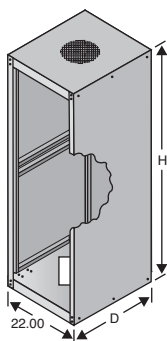

BUD Cabinet Racks and Enclosures

VALURACK CABINET RACKS

"Shipped Factory Direct"

- EIA-310 compliant for 19" panel width equipment
- Provisions for additional fully adjustable panel mounting rails
- Top accepts Bud #FN-1282 Exhaust Fan
- Suggested 700# equipment load capacity (higher when used with adjustable panel mounting rails for 4-point equipment mounting)
- Finish: Black Texture
- Sturdy welded-together construction
- One pair of integral full height panel mounting rails with EIA universal spaced mounting holes
- Panel mounting rails are located in the front of the cabinet and are recessed 1.00"
- Large 10.00" square hole in the bottom of the cabinet, along with 1.11" diameter knockouts for cable access
- Bottom of cabinet pierced for use with casters or levelers

Contact a Mouser Service Representative for other sizes, colors, and for modified versions.

Accessories:

Mounting Rails

MOUSER STOCK NO.	Bud Part No.	Dimensions: in.				Price Each	MOUSER STOCK NO.	Price Each
		H	D	Panel Space	Inside Depth			
563-VR-8924	VR-8924	65.56	26.00	61.25	24.00	512.34	563-PMR-9452	92.20
563-VR-8925	VR-8925	75.31	26.00	70.00	24.00	576.02	563-PMR-9453	100.80
563-VR-8926	VR-8926	78.75	26.00	78.75	24.00	668.60	563-PMR-9454	106.85

SERIES 2000 CABINET RACKS

"Shipped Factory Direct"

Design Features:

- Anodized aluminum extrusion top trim
- All welded 14 gauge steel frame with "U" shaped 16 gauge steel panel mounting rail supports
- Door, 20 gauge steel
- Accommodates 19" wide E.I.A. panels
- Bottom pierced for RC-7758 casters
- 1.109 inch diameter knockout holes in base
- 1200# equipment load capacity
- Sides and top, 18 gauge steel
- Shipped completely assembled
- Add-A-Rack System used to combine two or more enclosures into one integral system